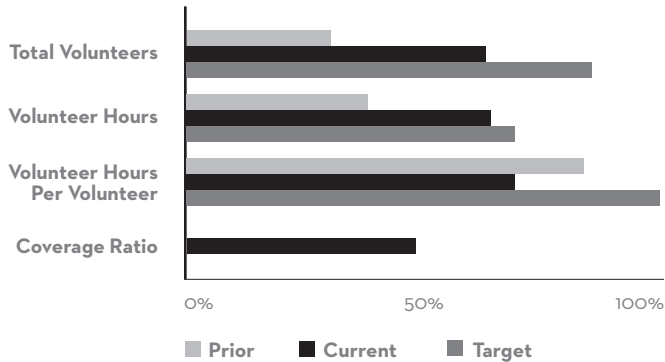

An app for monitoring volunteer resource deployment, utilization and gaps

[CIVIC ENTITY NAME]

## RESOURCE AVAILABILITY

## RACIAL DIVERSITY

White: 72.7%  
 Latino: 6.1%  
 Black: 7.4%  
 Asian: 17.4%

## OTHER RESOURCE METRICS

Inputs	Current	Prior	Target	% Target
Volunteers recruited				
Applications received				
Applications processed				
Avg application turnaround				
Voting Ratio				

Outputs	Current	Prior	Target	% Target
Volunteers by service				
Civic analysis (See It)				
Civic change (Fix It)				
Governance (Own It)				
Monitoring (Track It)				
Other				