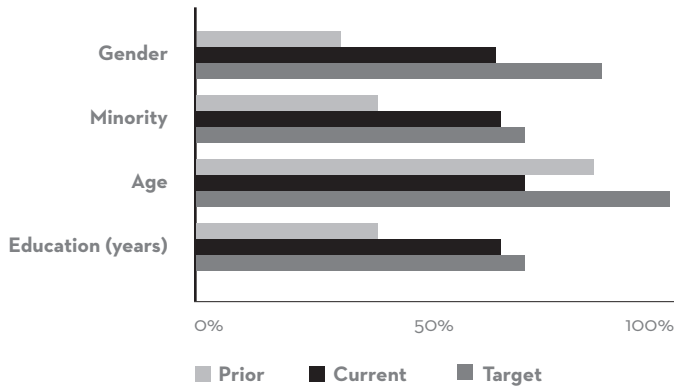

An app for monitoring volunteer resource deployment, utilization and gaps

[CIVIC ENTITY NAME]

## RESOURCE AVAILABILITY

## RACIAL DIVERSITY

White: 72.7%  
 Latino: 6.1%  
 Black: 7.4%  
 Asian: 17.4%

## OTHER RESOURCE METRICS

Inputs	Current	Prior	Target	% Target
Volunteers recruited				
Applications received				
Applications processed				
Avg application turnaround				
Voting Ratio				

Outputs	Current	Prior	Target	% Target
Volunteers by service				
Civic analysis (See It)				
Civic change (Fix It)				
Governance (Own It)				
Monitoring (Track It)				
Other				