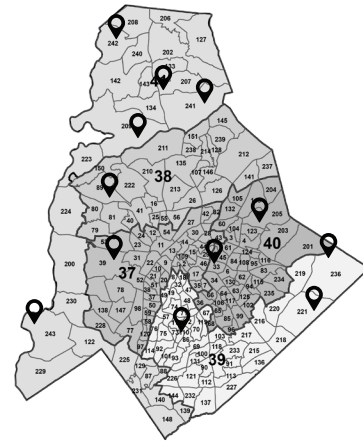

An app for monitoring volunteer resource deployment, utilization and gaps

[CIVIC ENTITY NAME]

## GEOGRAPHIC DISTRIBUTION

## RACIAL DIVERSITY

White: 72.7%  
 Latino: 6.1%  
 Black: 7.4%  
 Asian: 17.4%